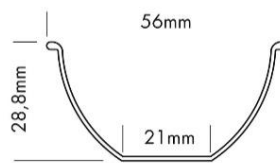

SLIDING REFLECTOR

GLD66-S24-SBR